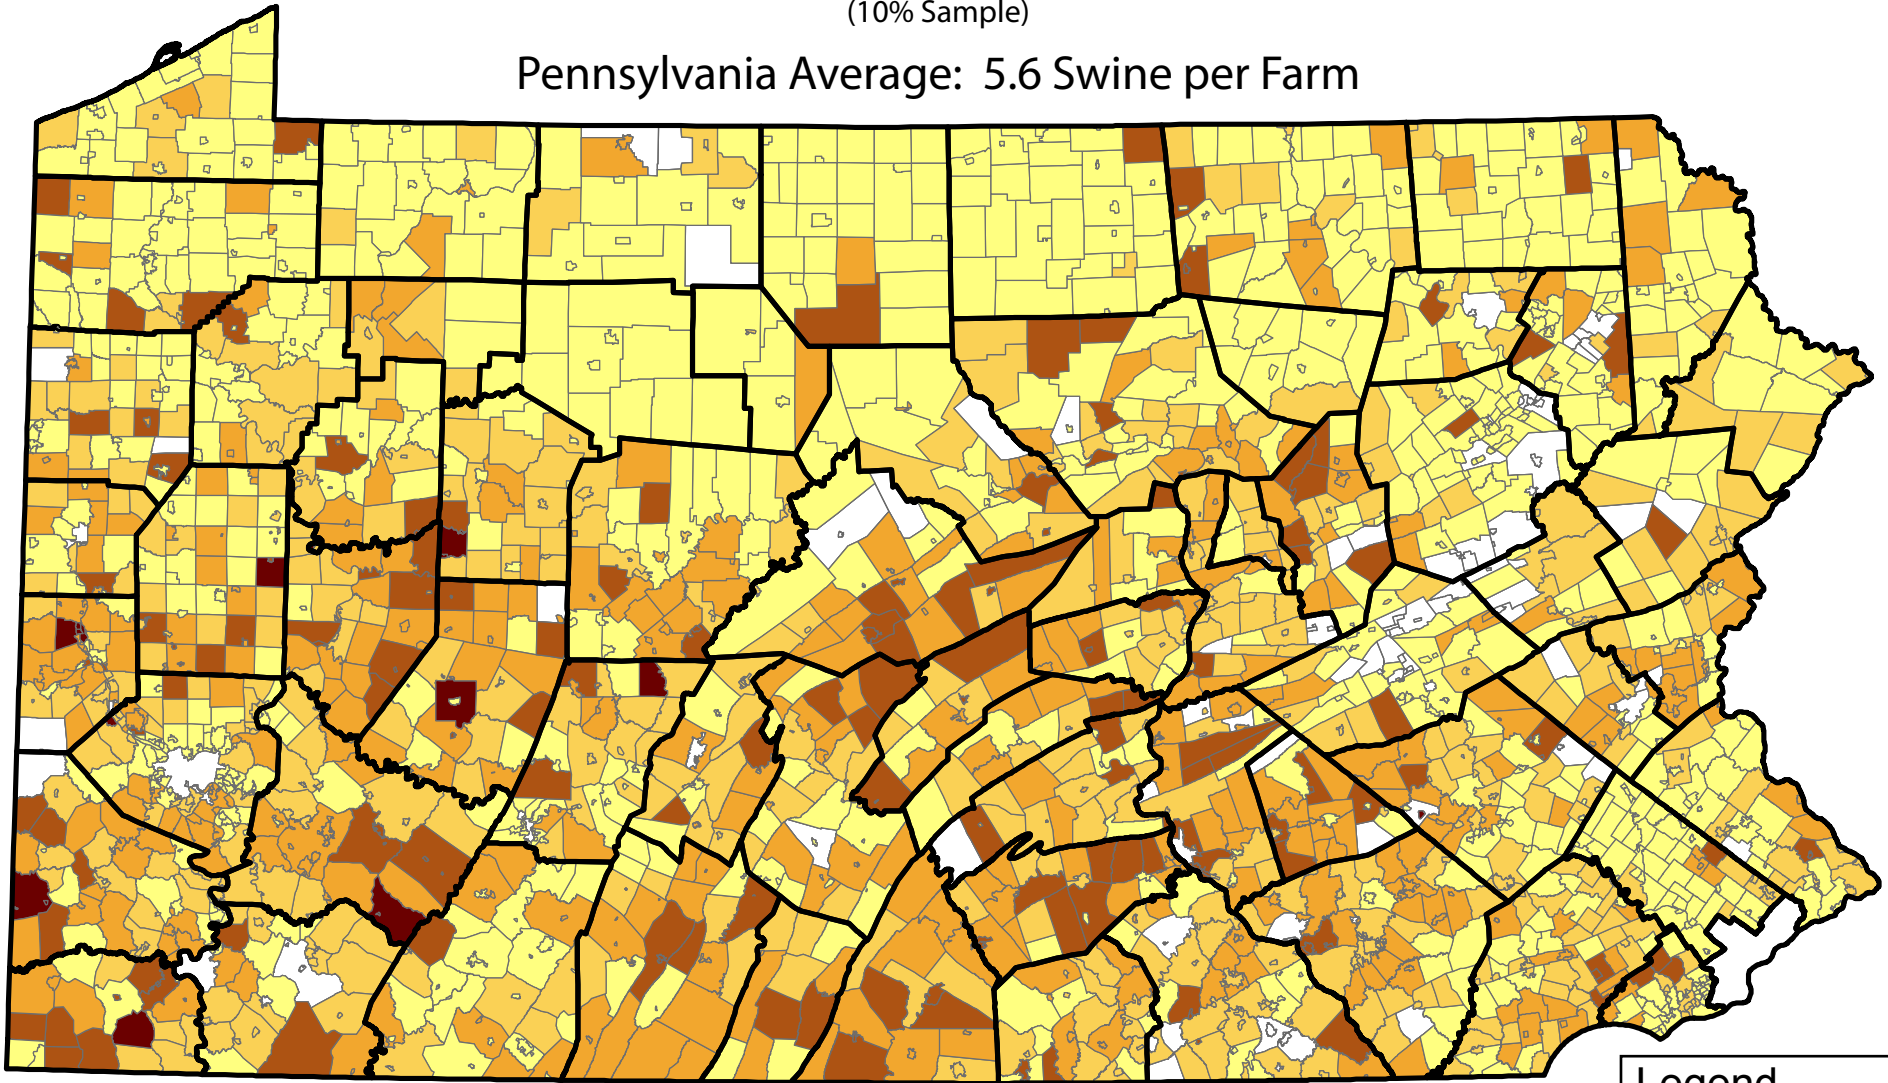

Swine per Farm in 1880

(10% Sample)

Pennsylvania Average: 5.6 Swine per Farm

Legend