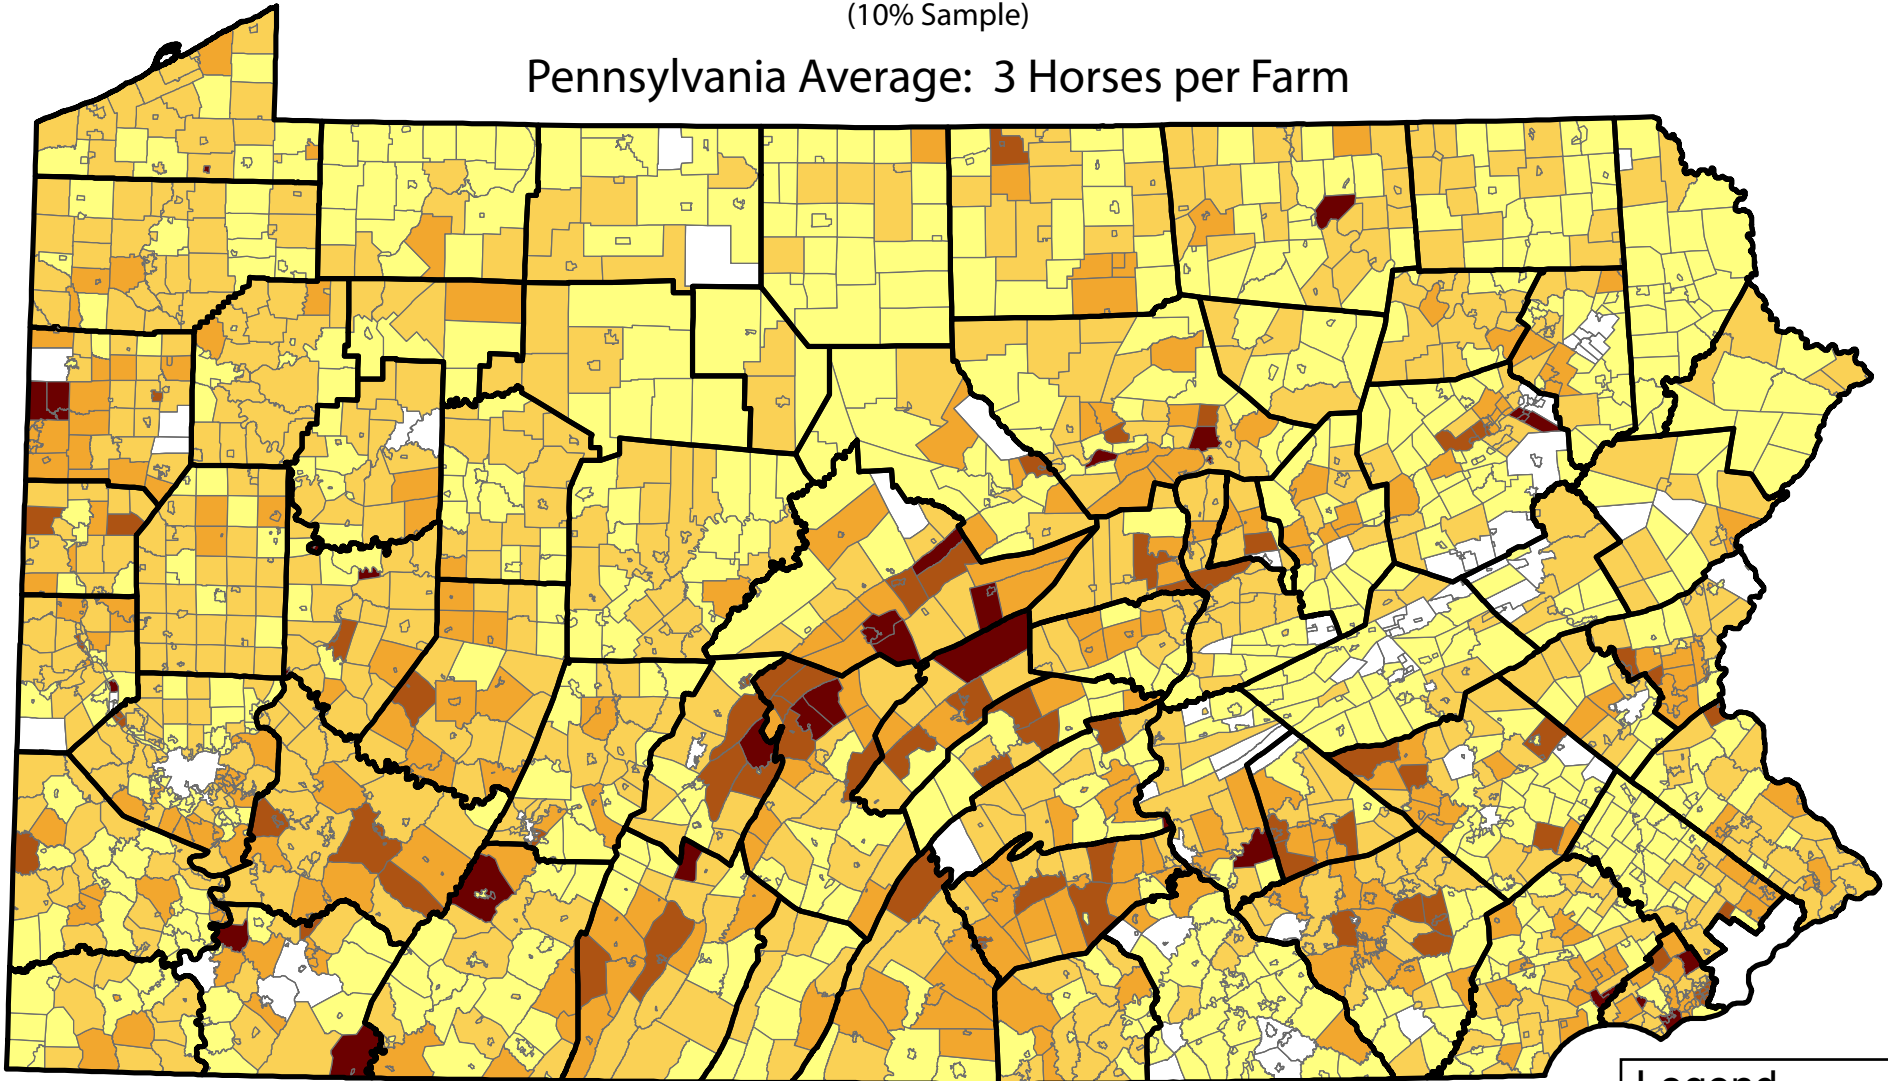

Horses per Farm in 1880

(10% Sample)

Pennsylvania Average: 3 Horses per Farm

Legend

- No Data
- 0 - 2
- 2 - 3
- 3 - 4
- 4 - 5
- 5 - 10