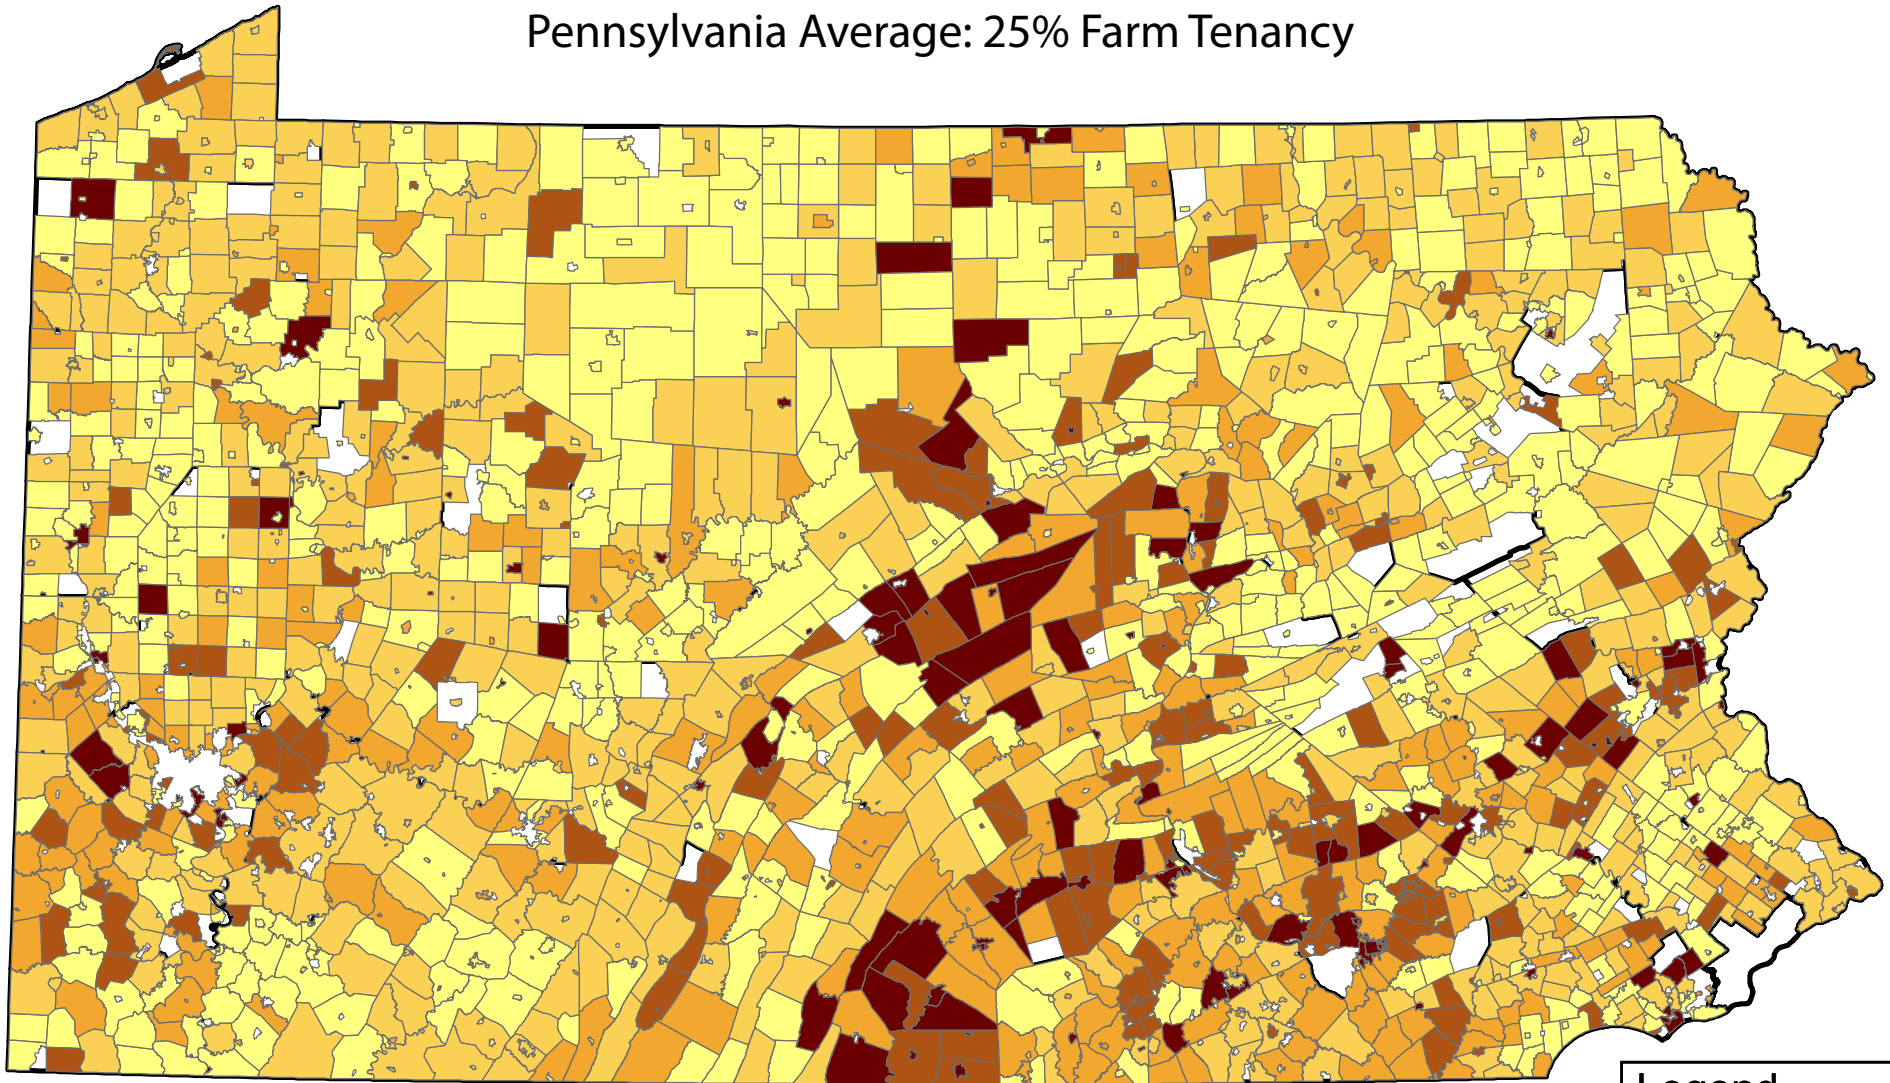

Percent of Farm Tenancy in 1927

Pennsylvania Average: 25% Farm Tenancy

Legend