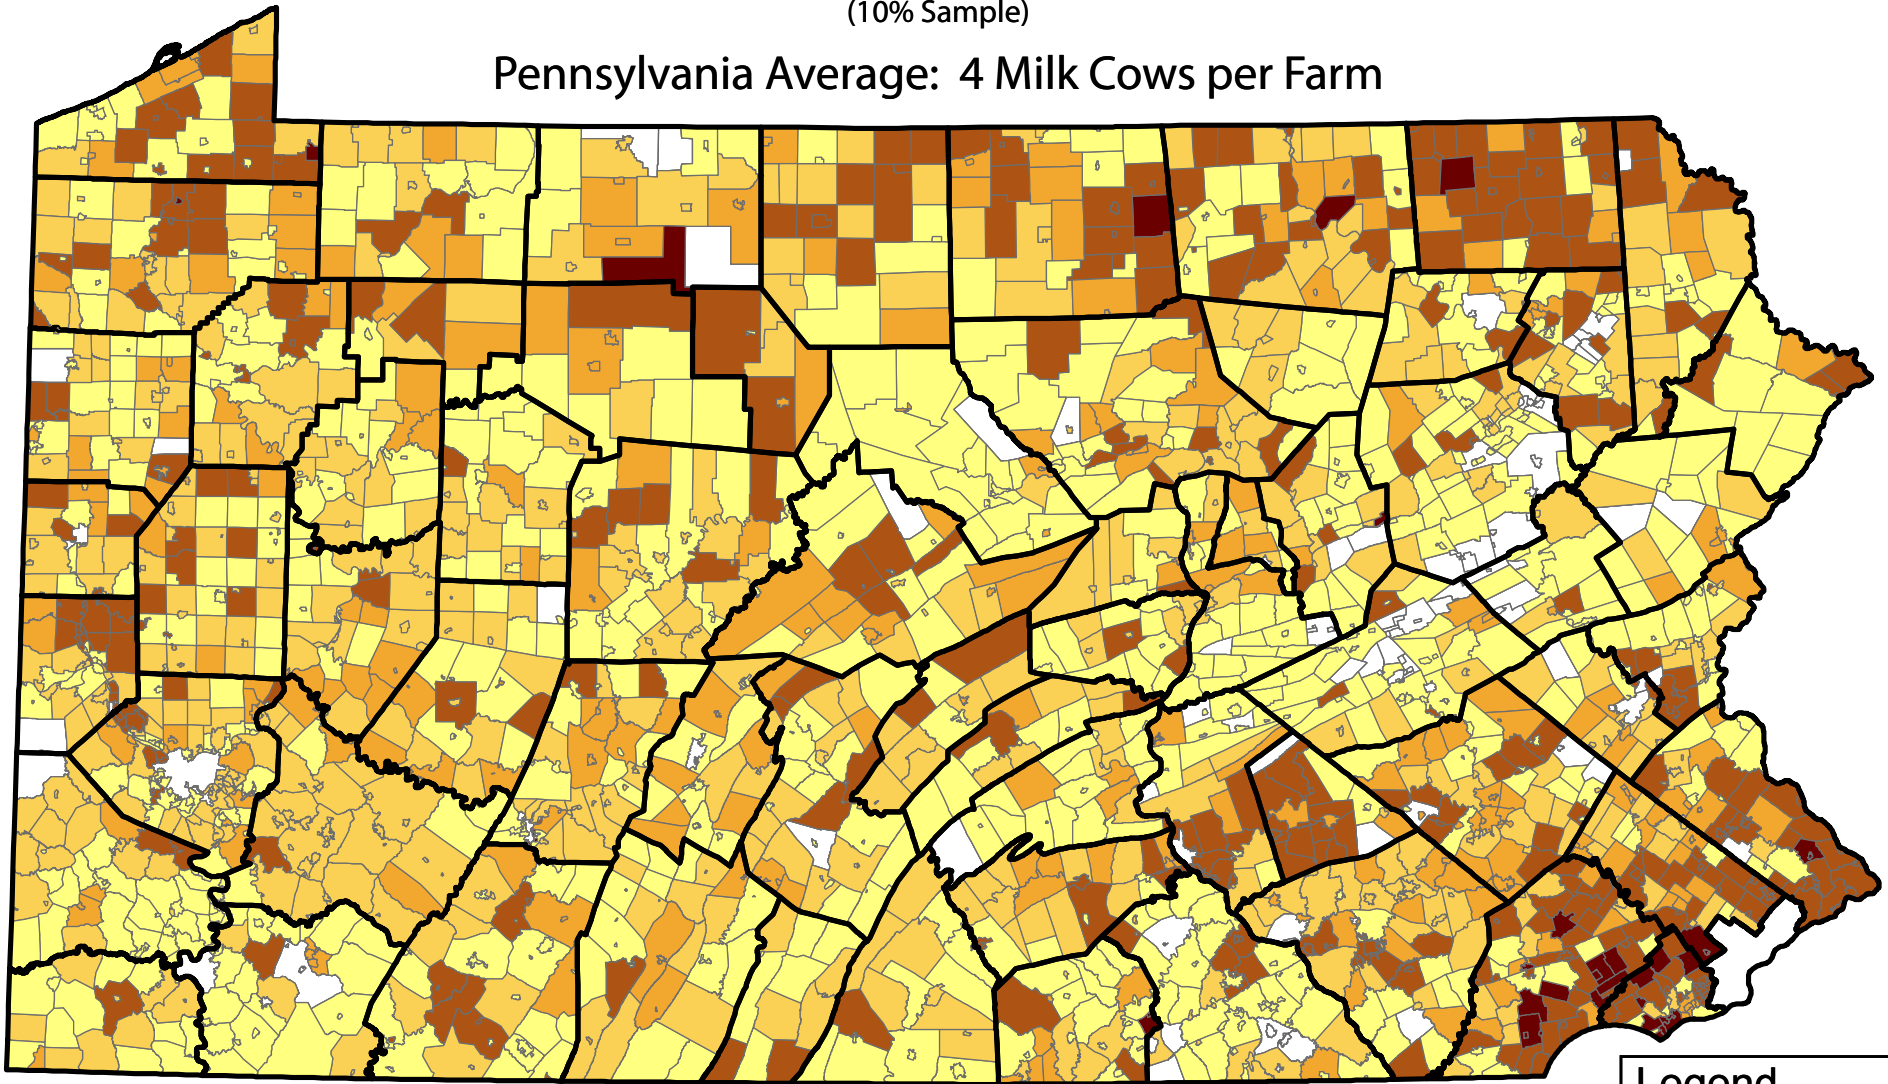

Milk Cows per Farm in 1880

(10% Sample)

Pennsylvania Average: 4 Milk Cows per Farm

Legend